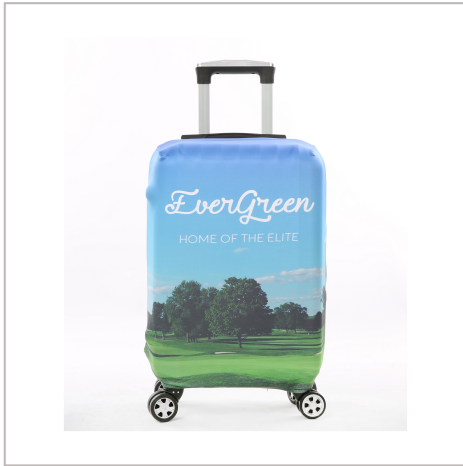

Luggage Cover

LUGGAGE COVERS ARE PERFECT FOR ANY HOLIDAY OR BUSINESS TRIP. THEY ARE THE PERFECT SOLUTION FOR TURNING ANY SUITCASE IN TO A BRANDED SUITCASE. THEY ARE PRINTED FULL COLOUR, MAKING THEM PERFECT FOR GETTING YOUR BRAND SEEN, AS WELL AS ADDING PROTECTION TO YOUR SUITCASE. MADE FROM A STRETCHY SPANDEX MATERIAL AND AVAILABLE IN 4 SIZES. MACHINE WASHABLE. MINIMUM OF ONLY 15PCS.

FITTING	Zip at bottom
BRANDING METHOD	Dye Sublimation
MATERIAL	90% Polyester & 10% Spandex
COLOURS	Full colour print
SIZE	Choice of 4
PRINT AREA	All over
UNIT WEIGHT	0.2kg (based on Small 18"-20")
MOQ	15
PACKING	Individually Poly Bagged
CARTON QUANTITY	60pcs
CARTON WEIGHT	12kg (based on Small 18"-20")
CARTON DIMENSIONS	55x34x28cm
ARTWORK	Required in any vectorised file format
PRODUCTION PROOF	Visuals supplied within 24 hours
PRE PRODUCTION SAMPLE	Approx 2 weeks from artwork approval
BULK TURNAROUND	Approx 3 weeks from artwork approval
COMMODITY CODE	6307900000
COUNTRY OF MANUFACTURE	China