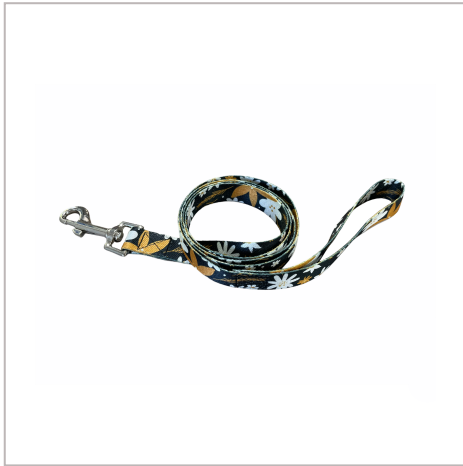

## Recycled PET Dog Lead

RECYCLED PET DOG LEADS COME AS A 20MM WIDTH AS STANDARD.THEY ARE SUPPLIED WITH A HEAVY DUTY, NICKEL PLATED HOOK & SEWN LOOP HANDLE.THESE CAN BE PANTONE MATCHED ON ANY QUANTITY AND PRINTED BOTH SIDES AS STANDARD.MOQ OF JUST 200PCS.

<b>FITTING</b>	Dog Clip
<b>BRANDING METHOD</b>	Dye Sublimation
<b>MATERIAL</b>	Recycled PET
<b>COLOURS</b>	Full Colour Print
<b>SIZE</b>	1,200mm x 20mm lead, 1.5mm thick
<b>PRINT AREA</b>	All Over
<b>UNIT WEIGHT</b>	0.065kg
<b>MOQ</b>	200
<b>PACKING</b>	Individually Poly Bagged
<b>CARTON QUANTITY</b>	200pcs
<b>CARTON WEIGHT</b>	13kg
<b>CARTON DIMENSIONS</b>	50x30x30cm
<b>ARTWORK</b>	Required in any vectorised file format
<b>PRODUCTION PROOF</b>	Visuals supplied within 24 hours
<b>PRE PRODUCTION SAMPLE</b>	Approx 3 weeks from artwork approval
<b>BULK TURNAROUND</b>	Approx 4 weeks from artwork approval
<b>COMMODITY CODE</b>	4201000090
<b>COUNTRY OF MANUFACTURE</b>	China