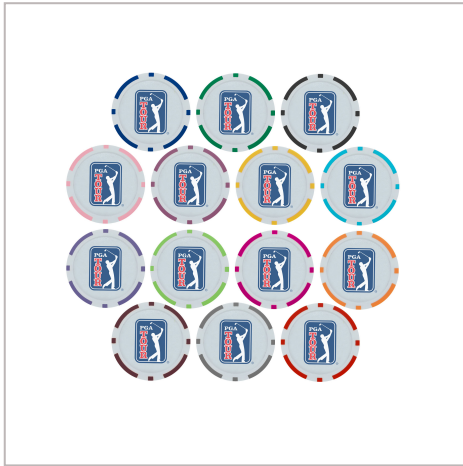

## Casino Chip Ball Marker

TRADITIONAL PLASTIC CASINO CHIP BALL MARKER FOR USE ON THE PUTTING GREEN. CHOICE OF STANDARD COLOURS. BRANDED WITH A DIGITAL PRINT ON BOTH SIDES AS STANDARD. FULL COLOUR PRINT. MIN. 100PCS.

BRANDING METHOD	Digital
MATERIAL	ABS
COLOURS	Black, Hot Pink, Yellow, Red, Grey, Light Blue, Green, Blue, Pink, Light Green, Brown, Light Purple, Purple & Orange
SIZE	40mm Diameter
PRINT AREA	32mm diameter
UNIT WEIGHT	0.012kg
MOQ	100
PACKING	Bulk packed into 25's
CARTON QUANTITY	500pcs
CARTON WEIGHT	12kg
CARTON DIMENSIONS	24x20x20cm
ARTWORK	Required in any vectorised file format
PRODUCTION PROOF	Visuals supplied within 24 hours
PRE PRODUCTION SAMPLE	Approx 3 weeks from artwork approval
BULK TURNAROUND	Approx 4 weeks from artwork approval
COMMODITY CODE	9503009990
COUNTRY OF MANUFACTURE	China