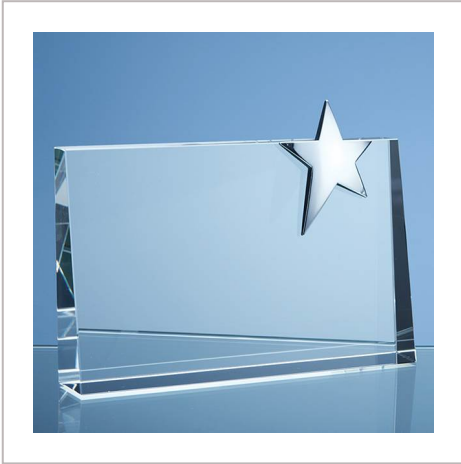

## Crystal Horizontal Rectangle With Silver Star

20CM OPTICAL CRYSTAL HORIZONTAL RECTANGLE WITH SILVER STAR

METHOD	Engraved
PRINT AREA	H110, W110
MATERIAL	Glass
COLOURS	Clear/Silver
SIZE	H150, W200, D40
AWARD PACKAGING	Foam Lined Boxes
WEIGHT	1.3KG
MOQ	1
CARTON QUANTITY	15
CARTON WEIGHT	20KG
CARTON DIMENSIONS	61cm x 46cm x 46cm