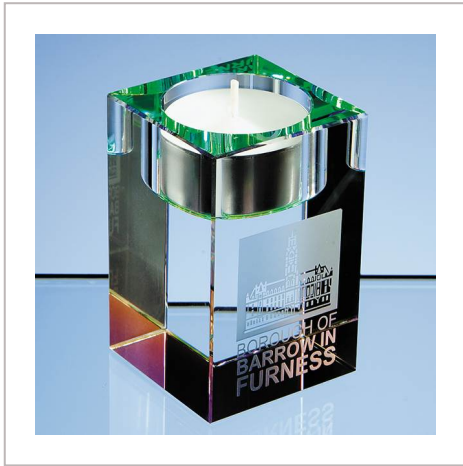

## Optical Crystal Tealight\* Holder

8CM OPTICAL CRYSTAL TEALIGHT\* HOLDER

METHOD	Engraved
PRINT AREA	H45, W37
MATERIAL	Glass
COLOURS	Clear
SIZE	H80, W50, D50
AWARD PACKAGING	Foam Lined Boxes
WEIGHT	1.3KG
MOQ	1
CARTON QUANTITY	15
CARTON WEIGHT	20KG
CARTON DIMENSIONS	61cm x 46cm x 46cm